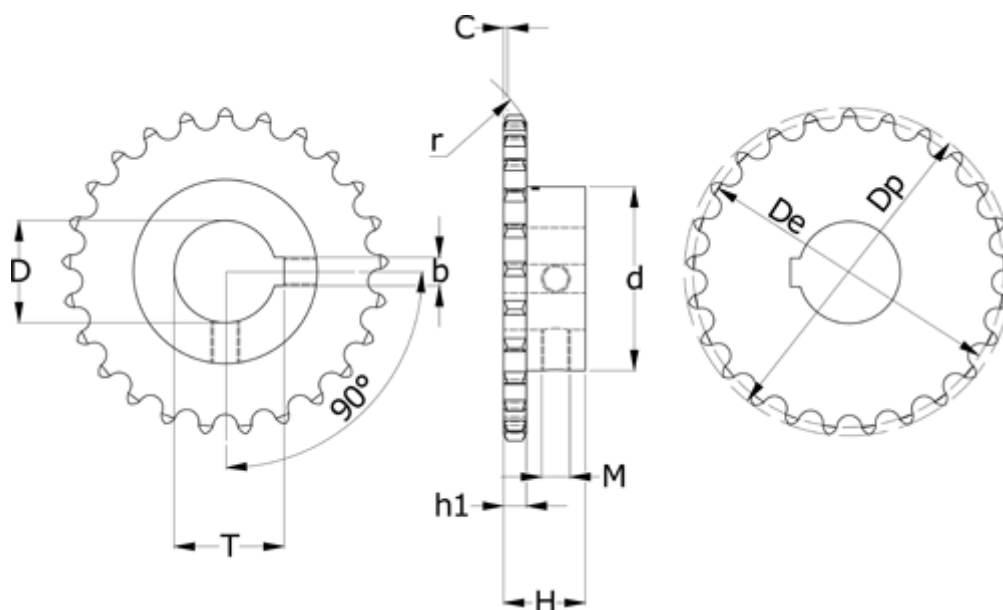

Article number: 616011008022050

Description: Sprocket 16 B-1 Z=22 simplex
bore 50H7 with keyway

Measures

b = 14	M = M12
C = 2.5	Number of teeth = 22
d = 110	Pitch = 25.4
D = 50	r = 26
De = 178.48	t = 53.8
Dp = 189.3	
H = 50	
h1 = 16.2	